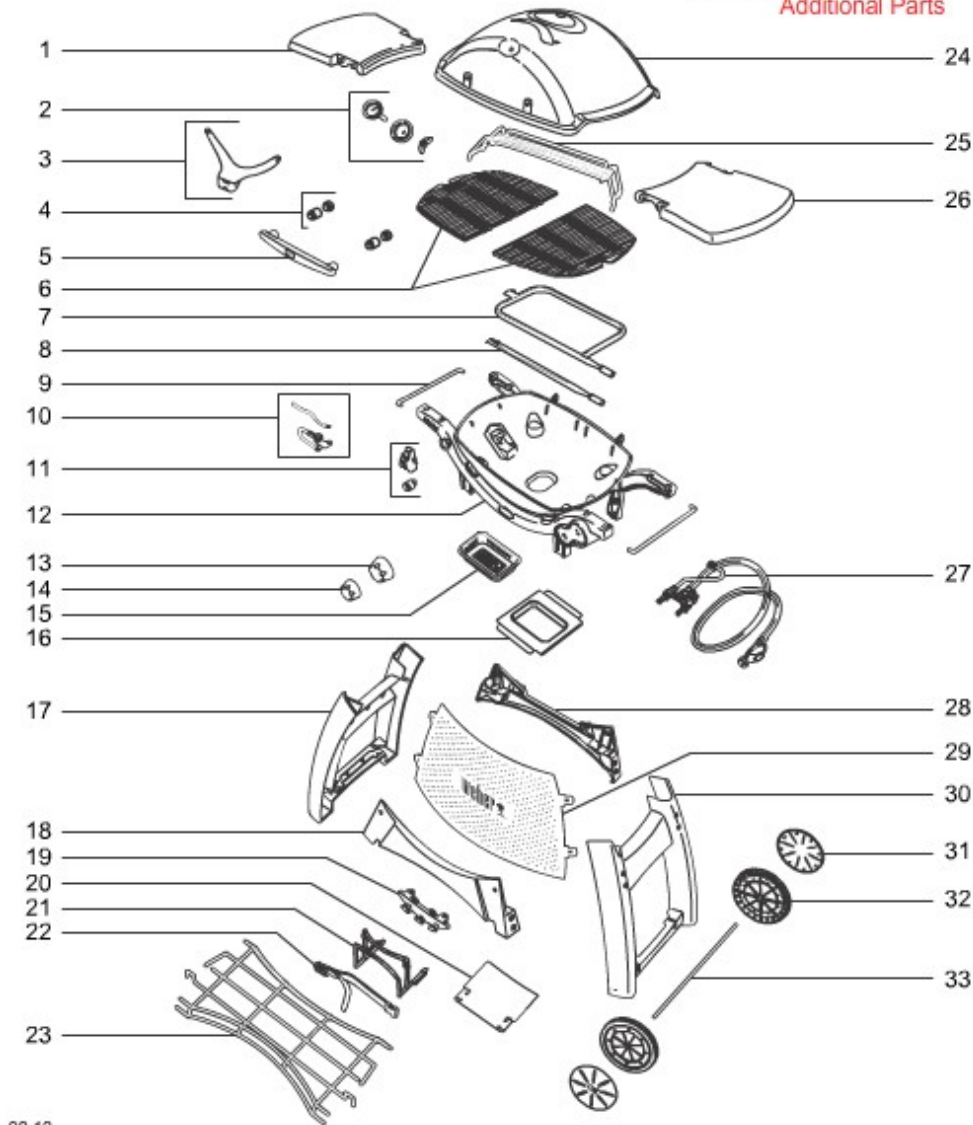

SCHEMATICS

CUSTOMER SERVICE
1-800-446-1071

Russia / Gas / Weber Q (2014-2016)

[VIEW ALL](#)

MODEL #: 57010021 DESCRIPTION: WEBER Q 3200 LP BLK (2014) (RUSSIA)

[Print Schematic](#)

Weber Q® 3200 Euro LP
Additional Parts

W	Hardware, frame/cart, Q 300/3000, export	66628
1	Table (qty 1), Q 3000, export '14	60097
2	Thermometer w/bezel, Q 3000, export	66591
3	Handle light, Q 3200	66675
4	Handle spacers, Q 300/3000 series, export	66614
5	Handle kit, Q 3000 series, export	66585
6	Porcelain enameled cast iron cooking grate, Q 300/3000 series, export (qty 2)	66592
7	Burner tube kit, Q 3000, EU	66612
8	Burner tube kit, Q 3000, EU	66612
9	Cross brace, Q 3000, export	66812
10	Igniter kit, Q series, export	66571
11	Igniter module, Q series, export	66589
11	Ignition module button, Weber Q	40358001
12	Cookbox/frame, Q 3000, black, export	66561
12	Hardware, c-clips, Q 3000, export	66580
13	Control knob kit, Q 3000, export	66560
14	Control knob kit, Q 3000, export	66560
15	Aluminum drip pans - small	6415
16	Catch pan, Q 200, export	66634
17	LHS leg, black, Q 3000 cart, export	66569
17	Hardware, frame/cart, Q 300/3000, export	66628
18	Front bridge, black, Q 3000 cart, export	66563
19	Tool hook, gray, Q series, export	66558
20	Skid plate, Q 3000 cart, black, EU '14	63784
21	Tank holder base, black, Q 3000, export	66568
22	Tank hanger w/strap and clasp, export	66671
23	Wire rack, black, Q 3000, EU	66567
24	Lid assembly, Q 3000/3200 , maroon '14	69951
24	Hardware, hinge, Q series, export	66543

51 Items Found

[SCROLL TO TOP](#)

[View All](#)